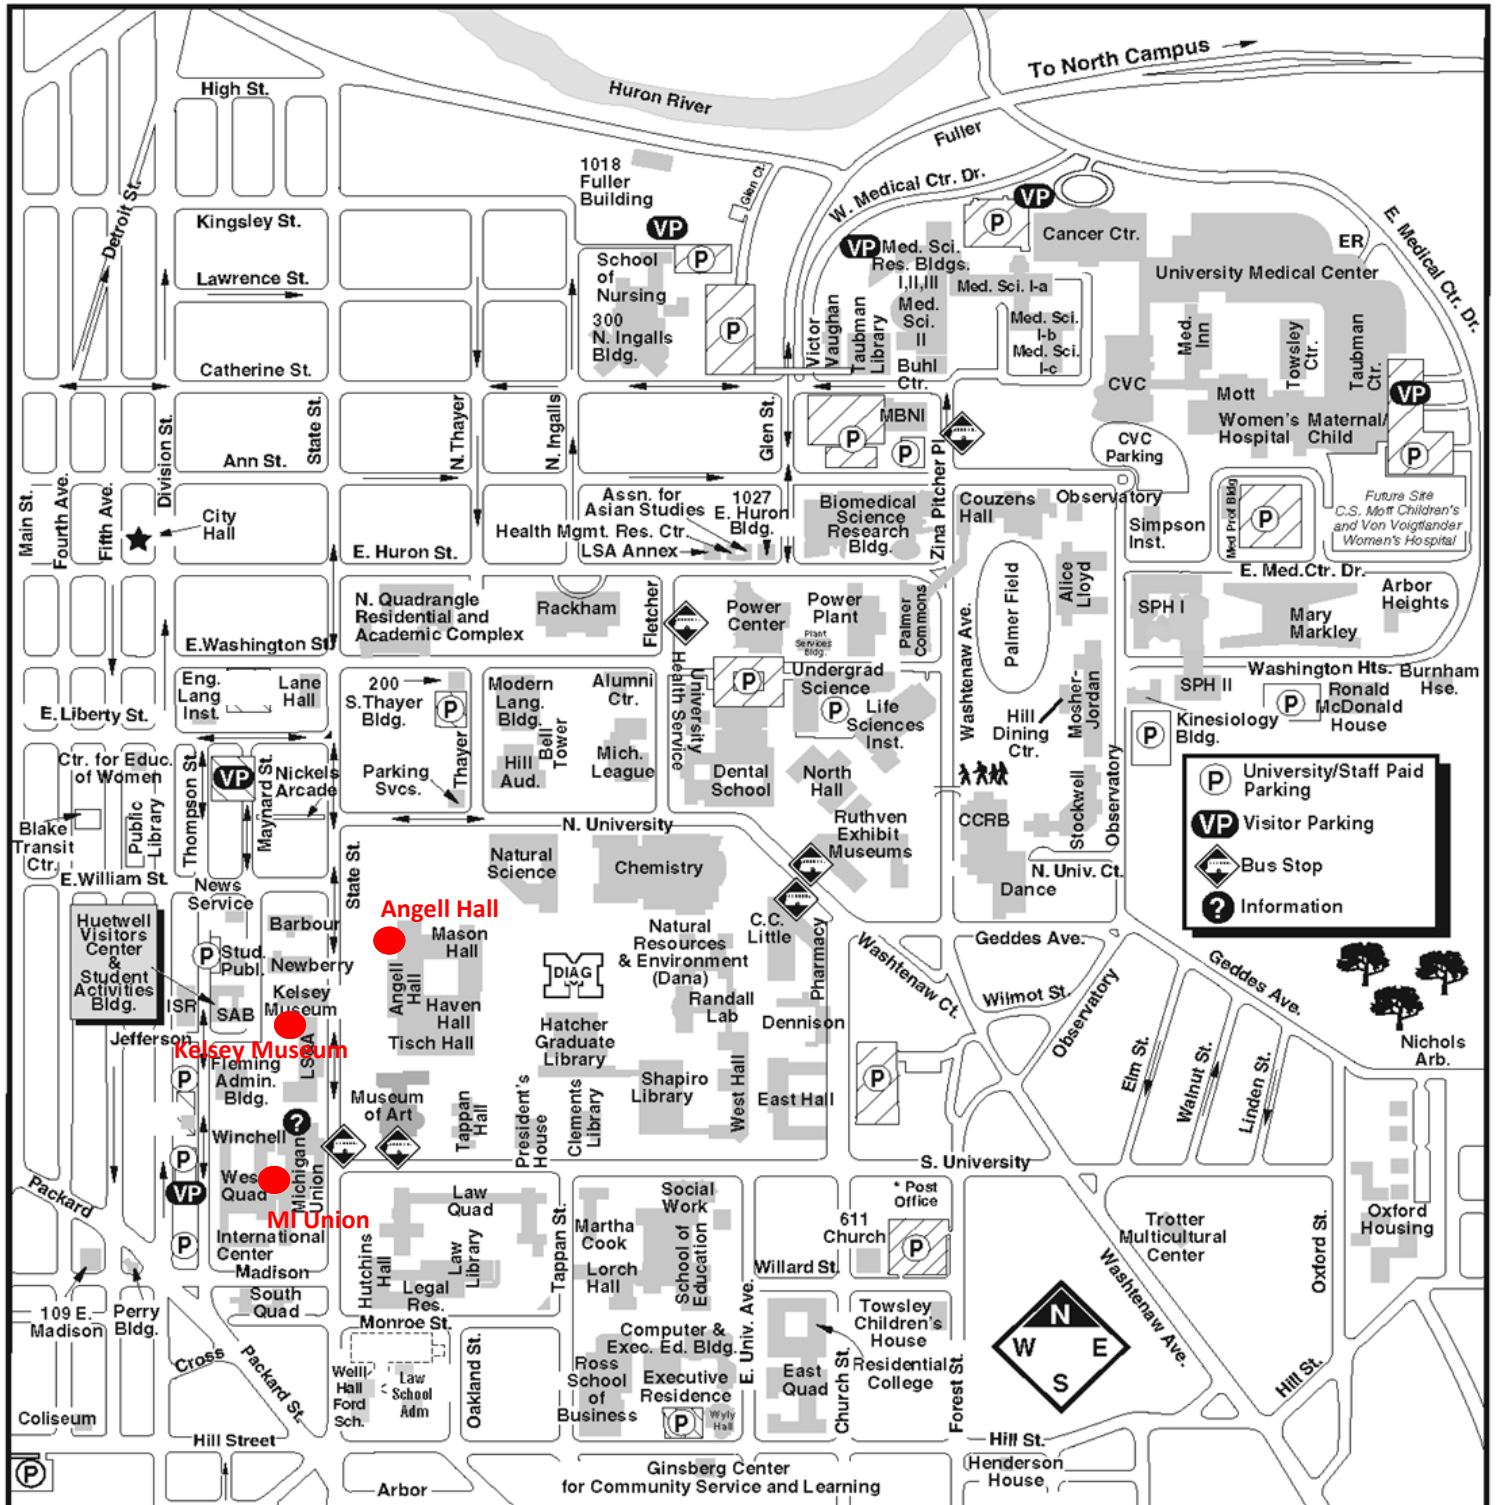

University of Michigan Central Campus Map

Department of Classical Studies
 2175 Angell Hall
 For information call: 734.764.0360

To Wolverine Tower ↓

📍 Campus Information Centers,
 (First floor, Michigan Union, 764-INFO)